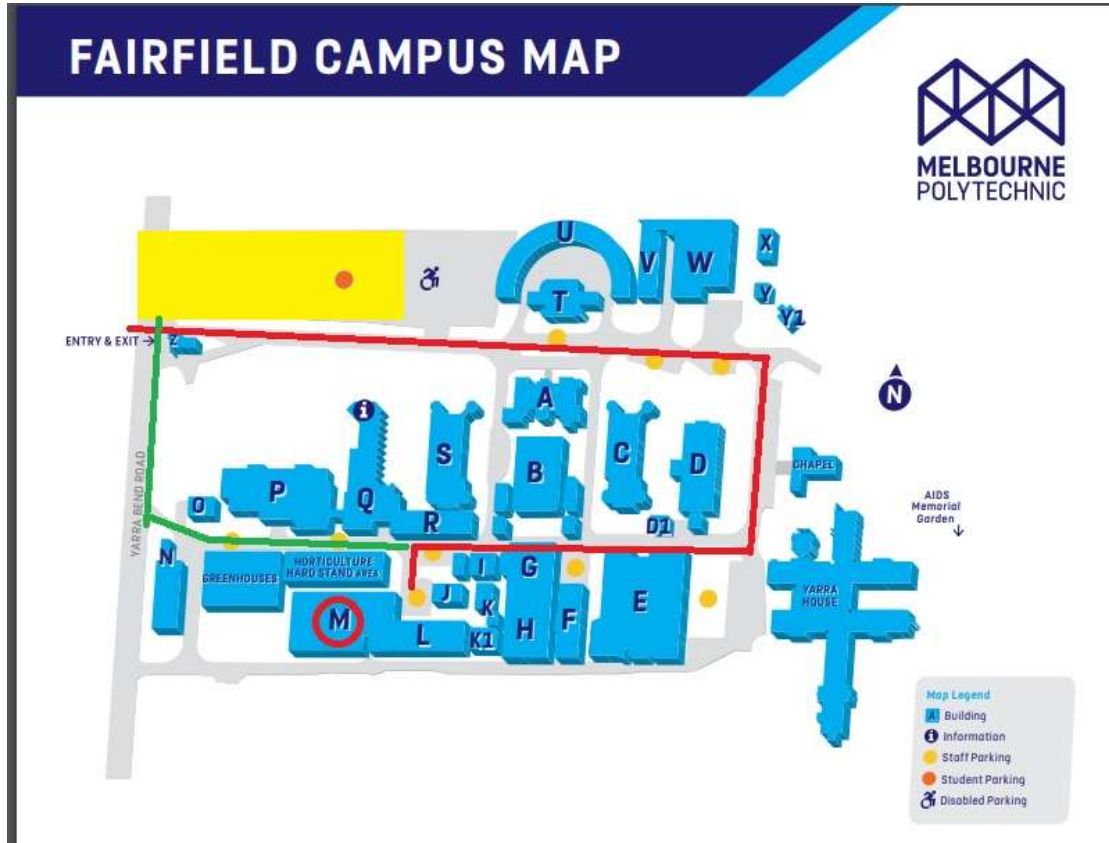

- ▼ Take State Route 83 and State Route 46 to your destination in Fairfield
  17 min (7.4 km)
- ▲ Use the left lane to merge onto Flemington Rd/State Route 60
  210 m
- ↙ Slight left onto Elliott Ave/State Route 83
  i Continue to follow State Route 83
  2.3 km
- ↙ Use the left 2 lanes to turn slightly left onto Cemetery Rd E/State Route 83
  i Continue to follow State Route 83
  1.4 km
- ↙ Use the left 2 lanes to turn left onto Queens Parade/State Route 46
  1.2 km

- ↗ Use the right 2 lanes to turn slightly right onto Heidelberg Rd/State Route 46
  1.6 km
- ↘ Turn right onto Yarra Bend Rd
  400 m
- ↙ Turn left
  350 m
- ↘ Turn right
  i Destination will be on the right
  89 m

Melbourne Polytechnic (Fairfield Campus)
101 Yarra Bend Rd, Fairfield VIC 3078